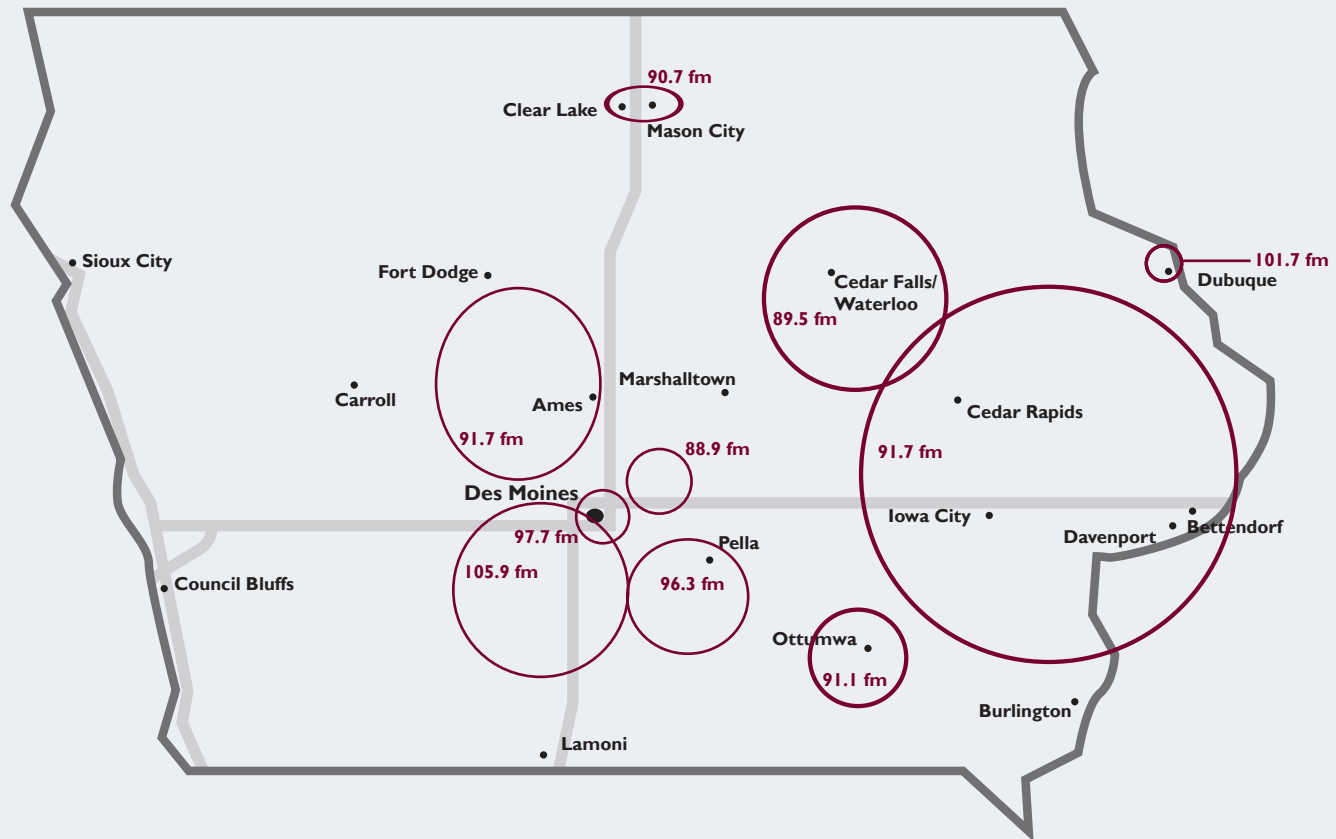

# IOWA PUBLIC RADIO CLASSICAL COVERAGE

○ CLASSICAL

●●● AM STATIONS      — MAJOR INTERSTATES

### Ames/Boone

KICG 91.7 FM

### Cedar Falls/Waterloo

KHKE 89.5 FM

### Cedar Rapids /Iowa City/ Quad Cities

KSUI 91.7 FM