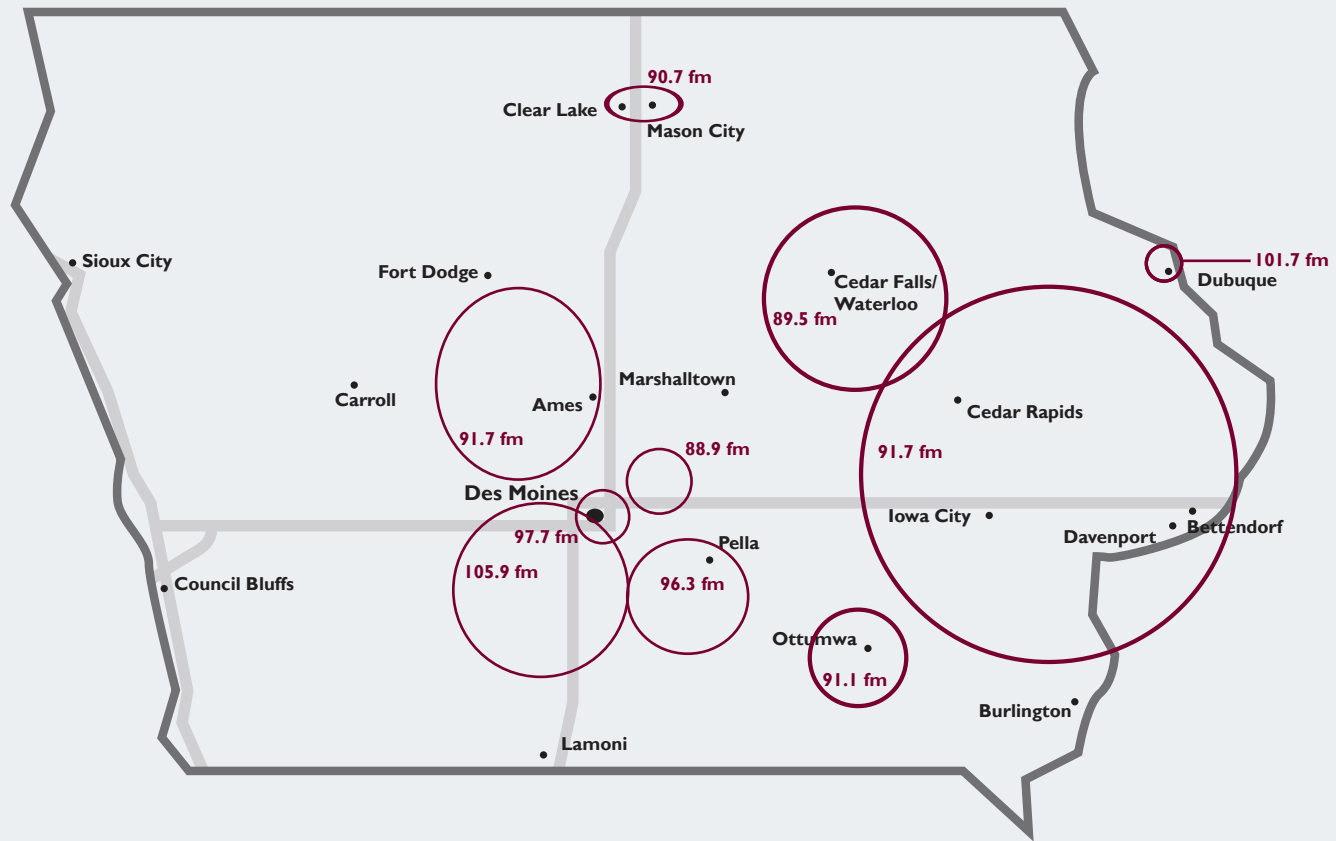

IOWA PUBLIC RADIO CLASSICAL COVERAGE

○ CLASSICAL

●●● AM STATIONS — MAJOR INTERSTATES

CLASSICAL

Ames/Boone
KICG 91.7 FM

Cedar Falls/Waterloo
KHKE 89.5 FM

**Cedar Rapids /Iowa City/
Quad Cities**
KSUI 91.7 FM

Clear Lake/Mason City
KHKE 90.7 FM

Des Moines
KICP 105.9 FM
KICJ 97.7 FM
KICL 96.3 FM
KICJ 88.9 FM

Dubuque
KSUI 101.7 FM

Ottumwa
KICW 91.1 FM

HD SIGNALS (CLASSICAL)

Ames/Des Moines
WOI 90.1 FM HD-2

**Cedar Falls/Waterloo/
Cedar Rapids**
KUNI 90.9 FM HD-2