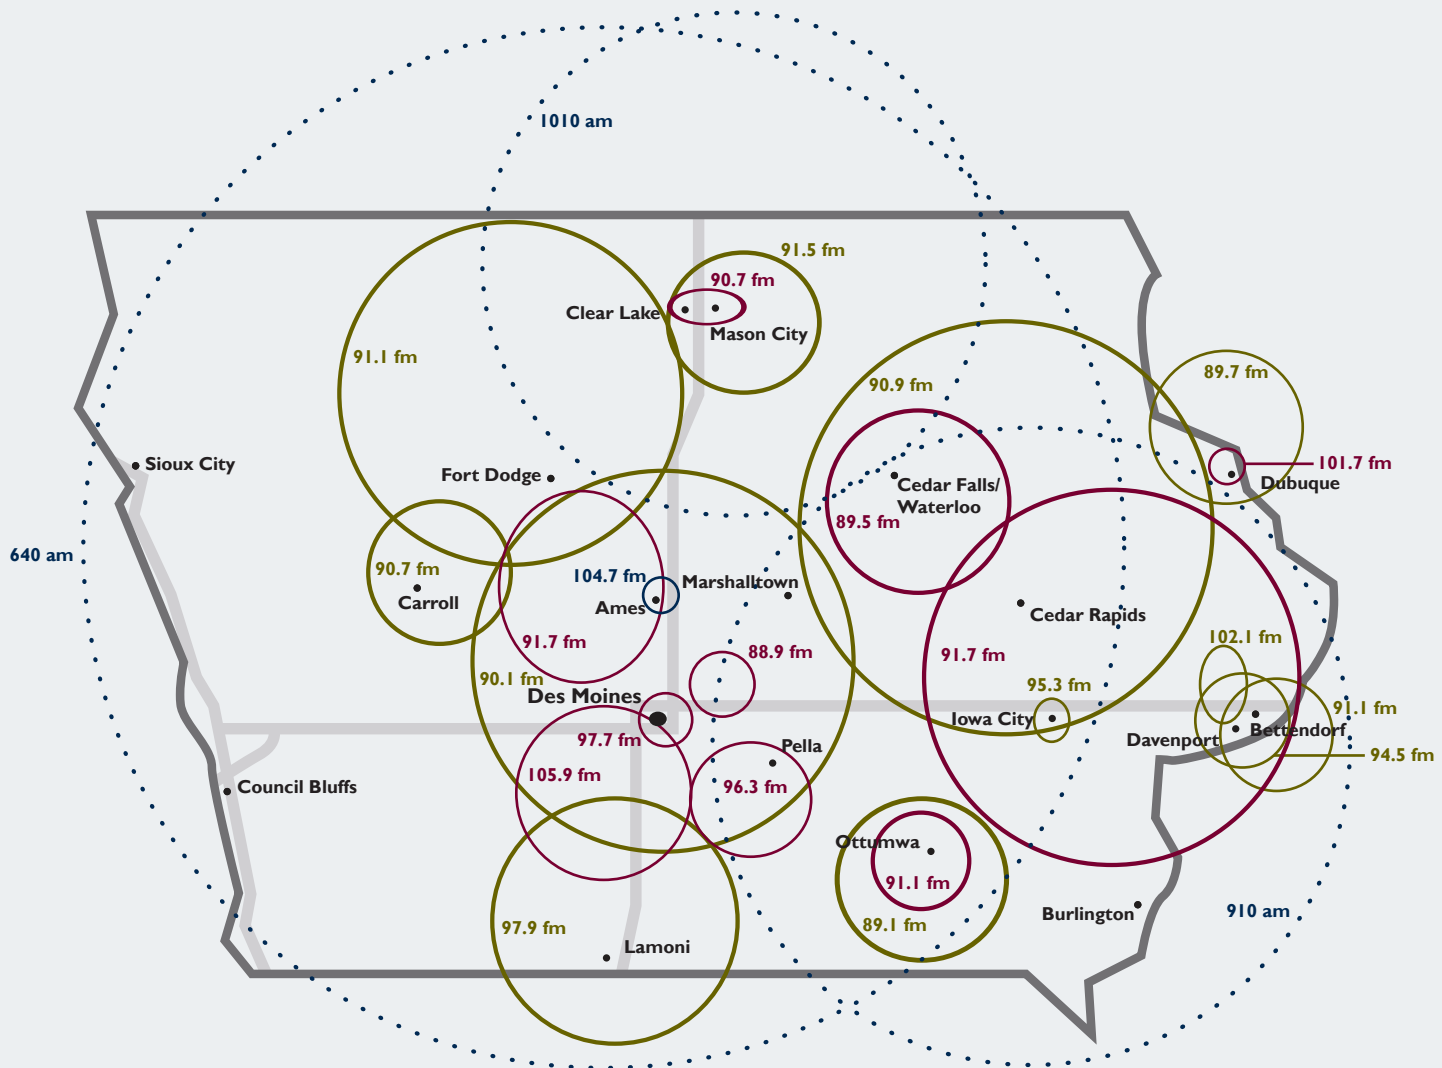

# STATEWIDE IOWA PUBLIC RADIO SERVICE

○ NEWS     
 ○ NEWS & STUDIO ONE     
 ○ CLASSICAL  
--- AM STATIONS     
— MAJOR INTERSTATES

## HD SIGNALS

### Cedar Falls/Waterloo/

### Cedar Rapids /Iowa City/