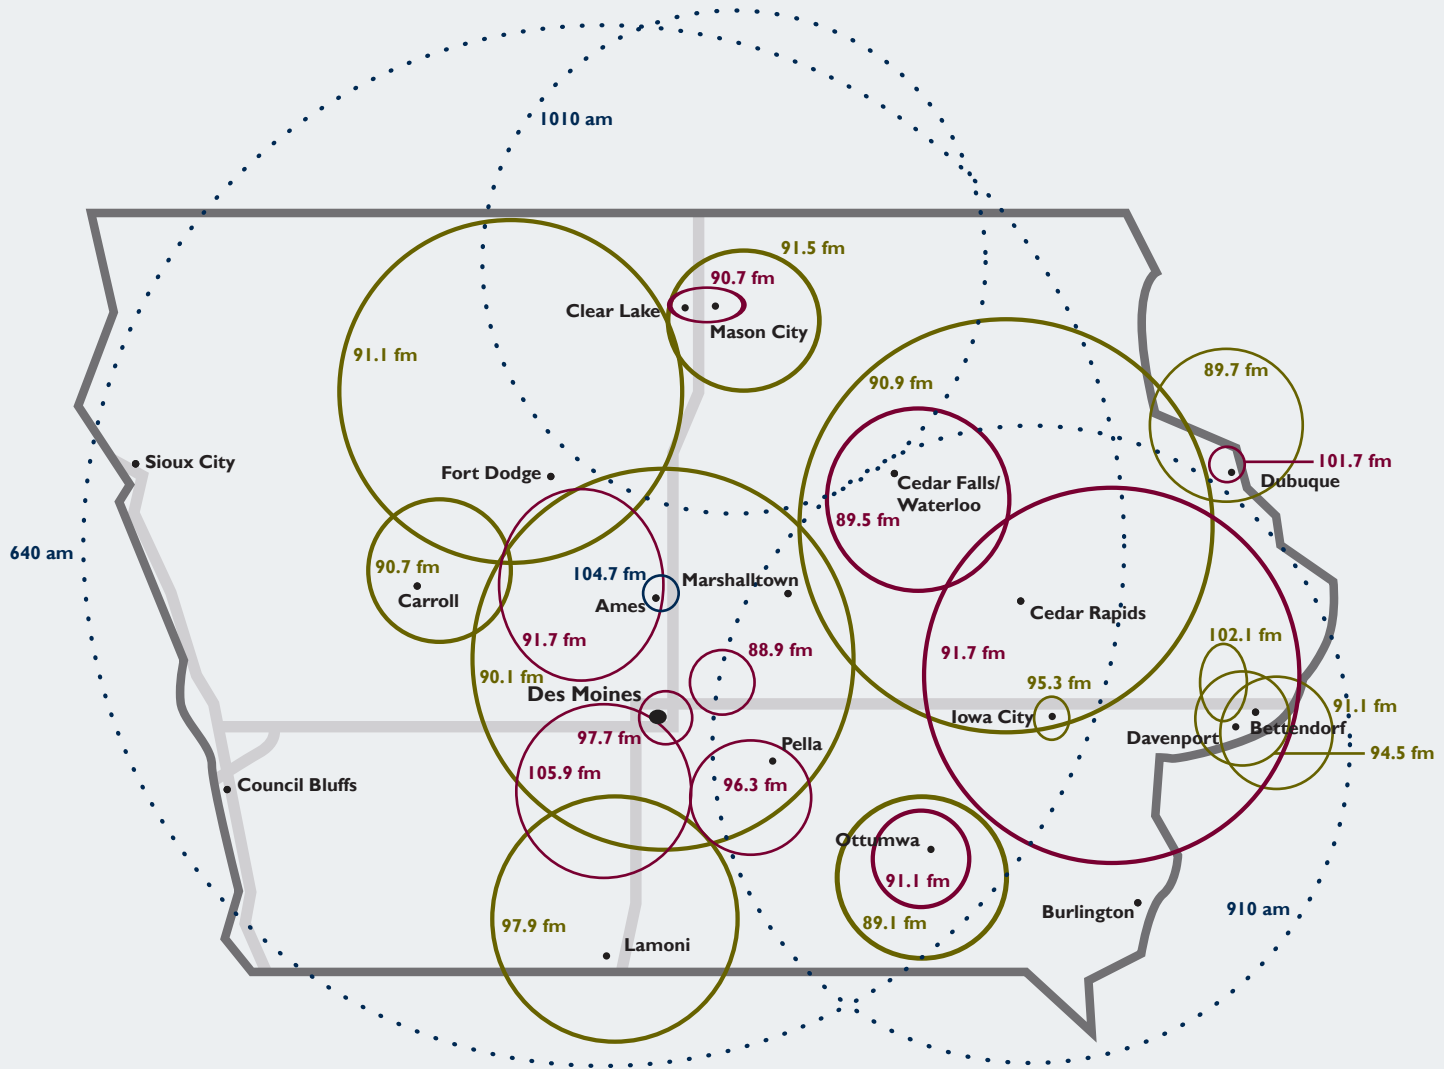

STATEWIDE IOWA PUBLIC RADIO SERVICE

○ NEWS ○ NEWS & STUDIO ONE ○ CLASSICAL
--- AM STATIONS — MAJOR INTERSTATES

HD SIGNALS

Ames/Des Moines

WOI 90.1 HD (News & Studio One)
 WOI 90.1 HD-2 (Classical)

Cedar Falls/Waterloo/ Cedar Rapids

KUNI 90.9 HD (News & Studio One)
 KUNI 90.9 HD-2 (Classical)

Cedar Rapids /Iowa City/ Quad Cities

KSUI 91.7 HD (Classical)
 KSUI 91.7 HD-2 (News & Studio One)

NEWS

Ames/Des Moines

WOI 640 AM
 WOI 104.7 FM

Cedar Rapids / Iowa City/ Quad Cities

Carroll

KNSC 90.7 FM

Cedar Falls/Waterloo/ Cedar Rapids

KUNI 90.9 FM

Clear Lake/ Mason City

KNSM 91.5 FM

Davenport

KUNI 102.1 FM
 KUNI 94.5 FM

Dubuque

KNSY 89.7 FM

Iowa City

KUNI 95.3 FM

Fort Dodge

KNSK 91.1 FM

Lamoni

KNSL 97.9 FM